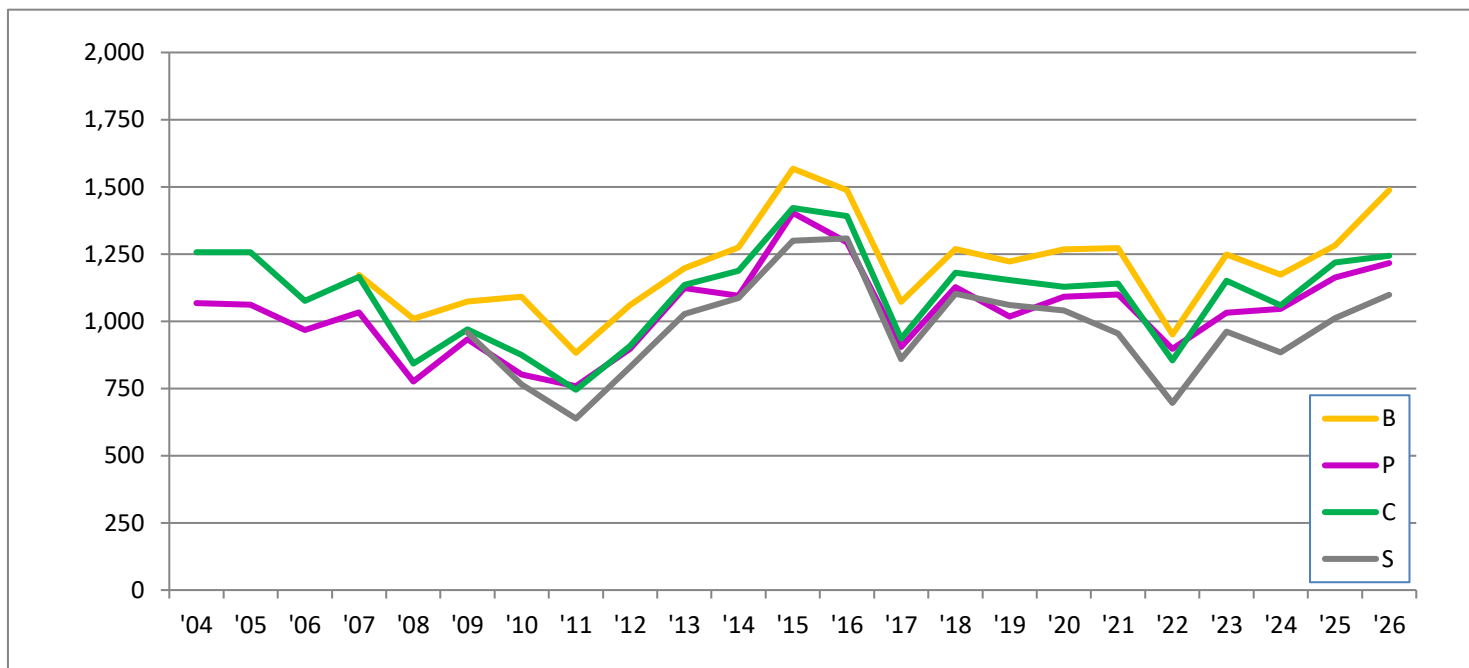

Cumulative Growing Degree Days (GDD) Spread to-date between Harrah and Parkdale, 2004-2026, as of June 10

For more details visit "<https://cherries.agrimgt.com/degreedays/>" for daily updates.

Cumulative GDDs in the later districts: Brewster N, Parkdale (OR), Chelan, and Stemilt over 23 years, as of June 10