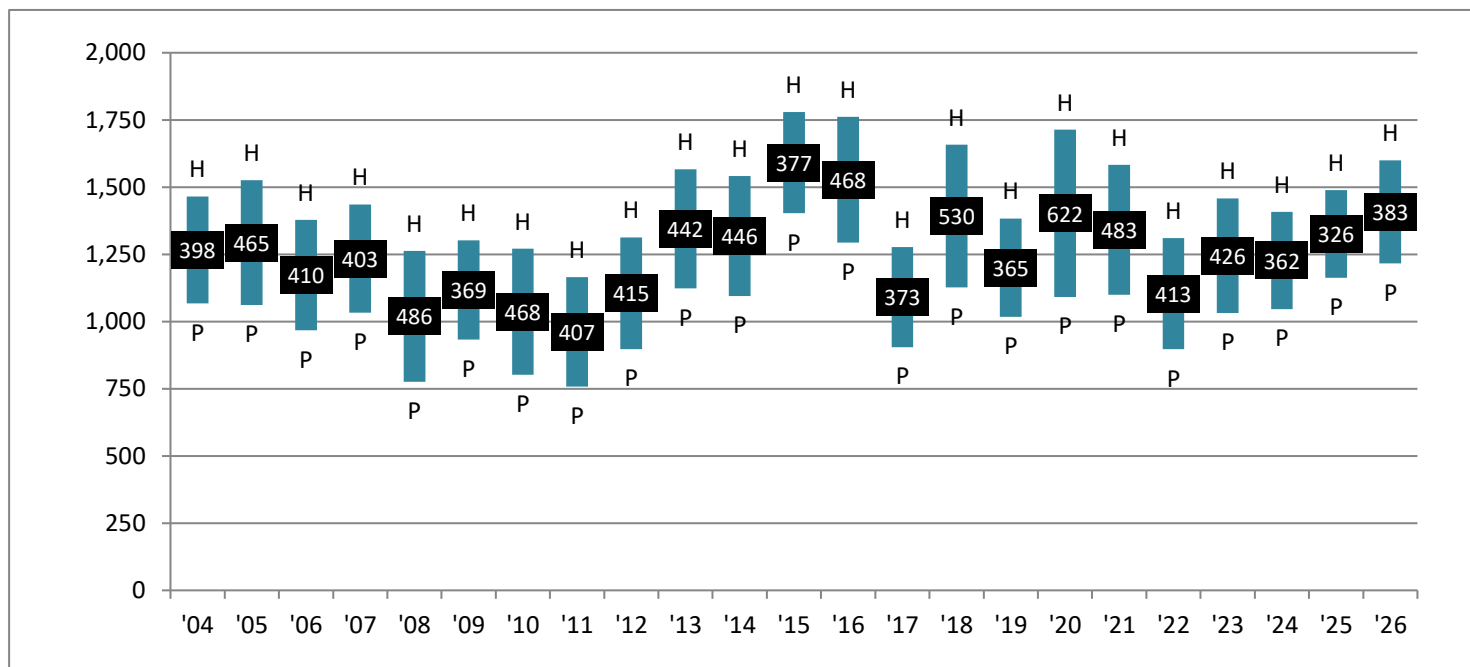

Cumulative Growing Degree Days (GDD) Spread to-date between Harrah and Parkdale, 2004-2026, as of June 10

For more details visit "<https://cherries.agrimgt.com/degreedays/>" for daily updates.

Cumulative GDDs in the later districts: Brewster N, Parkdale (OR), Chelan, and Stemilt over 23 years, as of June 10