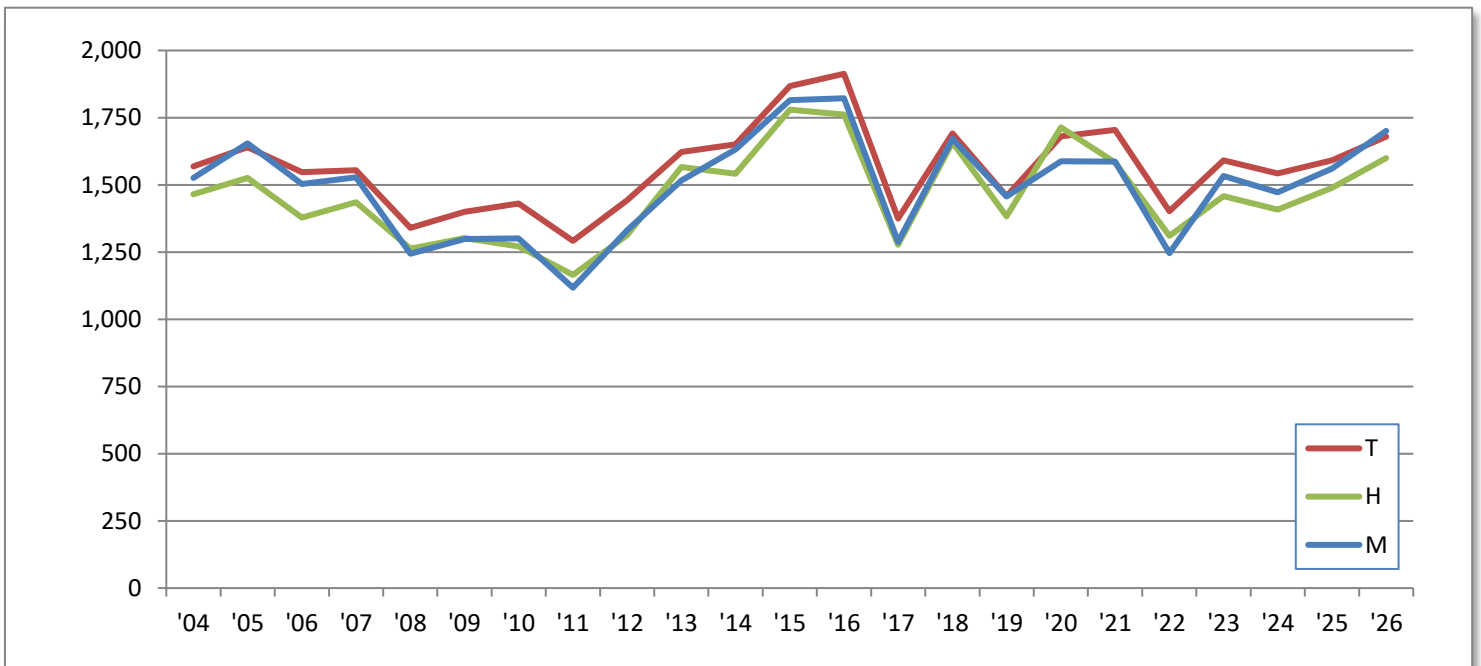

Cumulative Growing Degree Days (GDD) Spread to-date between Tri-Cities and Chelan, 2004-2026, as of June 10

For more details visit "<https://cherries.agrimgt.com/degreedays/>" for daily updates.

Cumulative GDDs in the early districts: Tri-Cities, Harrah, and Mattawa over 23 years, as of June 10