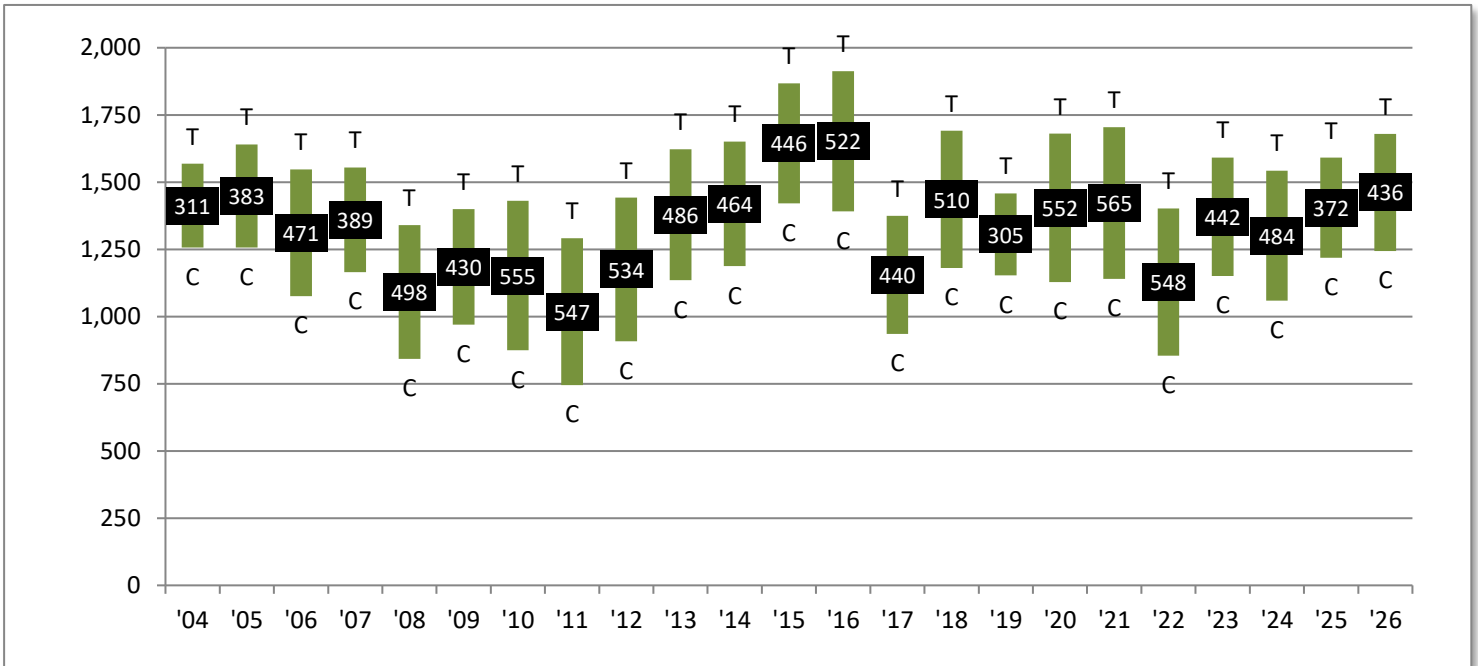

Cumulative Growing Degree Days (GDD) Spread to-date between Tri-Cities and Chelan, 2004-2026, as of June 10

For more details visit "<https://cherries.agrimgt.com/degreedays/>" for daily updates.

Cumulative GDDs in the early districts: Tri-Cities, Harrah, and Mattawa over 23 years, as of June 10