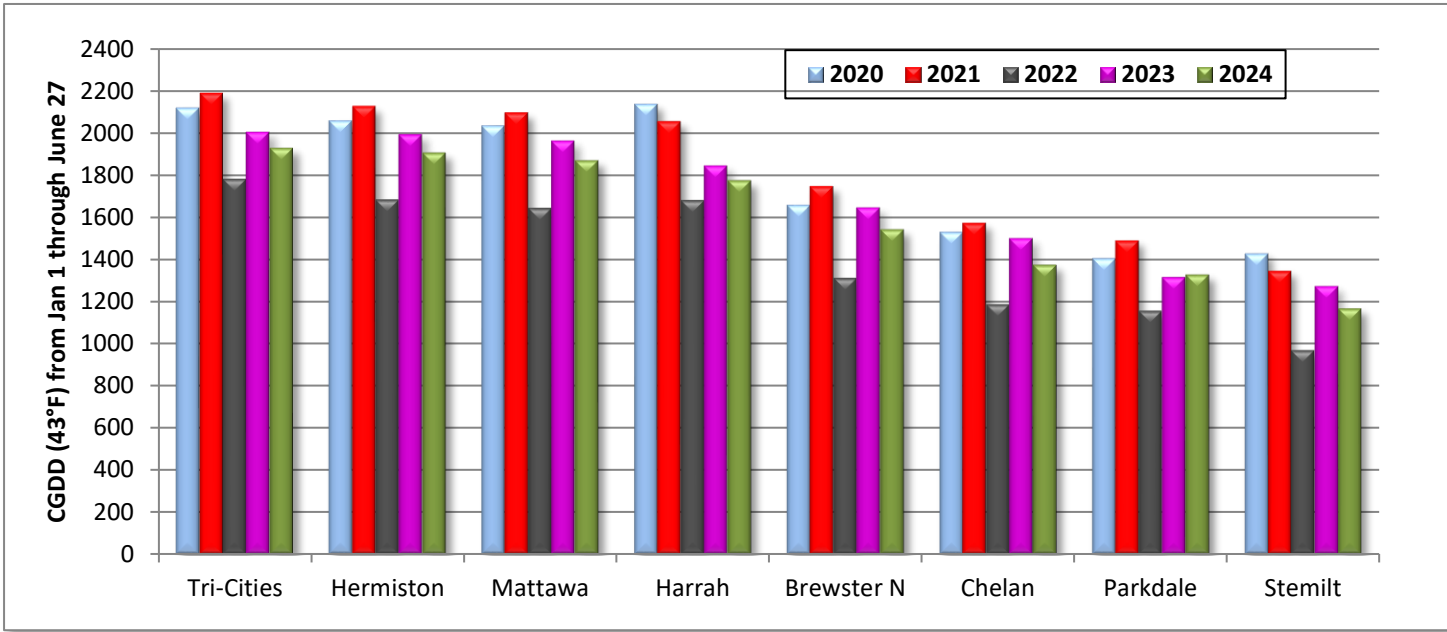

Cumulative Growing Degree Days (CGDD) year-to-date, as of June 27, 2024

Spread Analysis using Agrimet Methodology with Upper Threshold 86°F, Lower Threshold 43°F

| Region | Station | 2020 | 2021 | 2022 | 2023 | 2024 | Difference | |
|------------|---------|-------|-------|-------|-------|-------|-------------|-----|
| | | | | | | | 2024 - 2023 | |
| Tri-Cities | LEGW | 2,118 | 2,187 | 1,779 | 2,004 | 1,926 | -77 | -4% |
| Hermiston | HRMO | 2,058 | 2,125 | 1,681 | 1,992 | 1,903 | -88 | -4% |
| Mattawa | MATT | 2,034 | 2,095 | 1,641 | 1,962 | 1,867 | -95 | -5% |
| Harrah | HRHW | 2,135 | 2,052 | 1,678 | 1,844 | 1,773 | -71 | -4% |
| Brewster N | BF | 1,658 | 1,745 | 1,309 | 1,645 | 1,540 | -105 | -6% |
| Chelan | MASW | 1,528 | 1,571 | 1,184 | 1,499 | 1,373 | -127 | -8% |
| Parkdale | PARO | 1,405 | 1,488 | 1,155 | 1,314 | 1,325 | 11 | 1% |
| Stemilt | STEM | 1,427 | 1,344 | 966 | 1,272 | 1,166 | -106 | -8% |

Spreads as of June 27 (Accumulated GDD Differences between):

| | 2020 | 2021 | 2022 | 2023 | 2024 |
|---------------------------------------|------|------|------|------|------|
| Tri-Cities (LEGW) and Mattawa (MATT) | 84 | 92 | 138 | 42 | 59 |
| Harrah (HRHW) and Chelan (MASW) | 607 | 482 | 493 | 345 | 401 |
| Brewster Flat (BF) and Stemilt (STEM) | 231 | 401 | 343 | 373 | 374 |