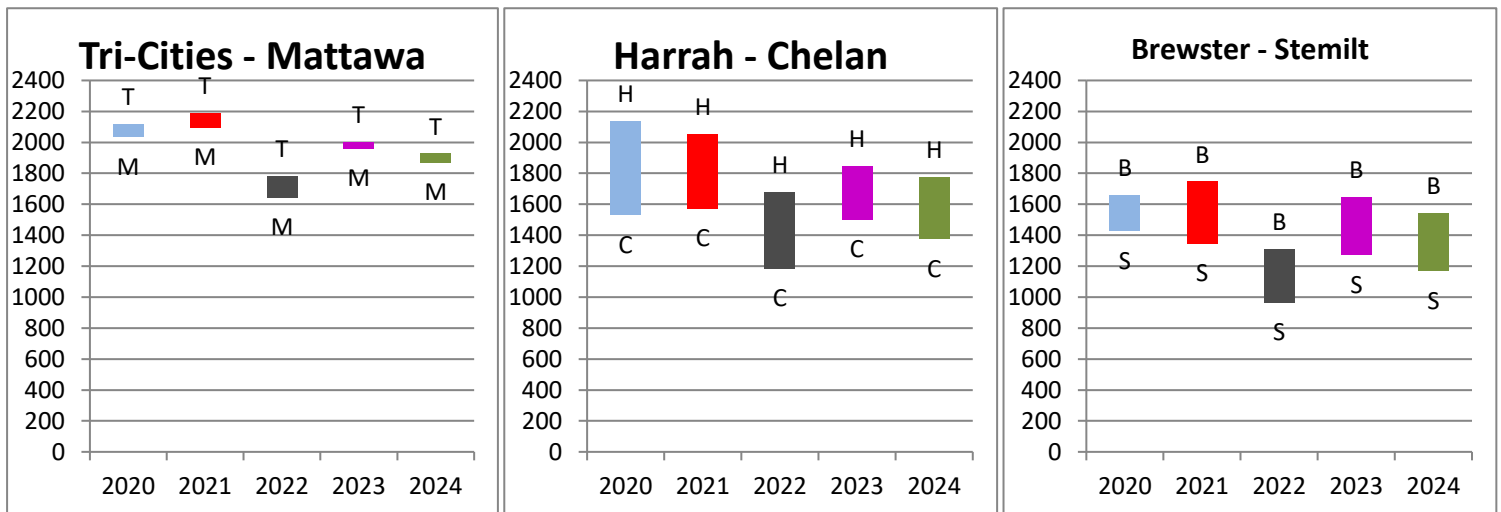

Cumulative Growing Degree Days (CGDD) year-to-date, as of June 27, 2024

Spread Analysis using Agrimet Methodology with Upper Threshold 86°F, Lower Threshold 43°F

| Region | Station | 2020 | 2021 | 2022 | 2023 | 2024 | Difference | |
|------------|---------|-------|-------|-------|-------|-------|-------------|-----|
| | | | | | | | 2024 - 2023 | |
| Tri-Cities | LEGW | 2,118 | 2,187 | 1,779 | 2,004 | 1,926 | -77 | -4% |
| Hermiston | HRMO | 2,058 | 2,125 | 1,681 | 1,992 | 1,903 | -88 | -4% |
| Mattawa | MATT | 2,034 | 2,095 | 1,641 | 1,962 | 1,867 | -95 | -5% |
| Harrah | HRHW | 2,135 | 2,052 | 1,678 | 1,844 | 1,773 | -71 | -4% |
| Brewster N | BF | 1,658 | 1,745 | 1,309 | 1,645 | 1,540 | -105 | -6% |
| Chelan | MASW | 1,528 | 1,571 | 1,184 | 1,499 | 1,373 | -127 | -8% |
| Parkdale | PARO | 1,405 | 1,488 | 1,155 | 1,314 | 1,325 | 11 | 1% |
| Stemilt | STEM | 1,427 | 1,344 | 966 | 1,272 | 1,166 | -106 | -8% |

Spreads as of June 27 (Accumulated GDD Differences between):

| | 2020 | 2021 | 2022 | 2023 | 2024 |
|---------------------------------------|------|------|------|------|------|
| Tri-Cities (LEGW) and Mattawa (MATT) | 84 | 92 | 138 | 42 | 59 |
| Harrah (HRHW) and Chelan (MASW) | 607 | 482 | 493 | 345 | 401 |
| Brewster Flat (BF) and Stemilt (STEM) | 231 | 401 | 343 | 373 | 374 |