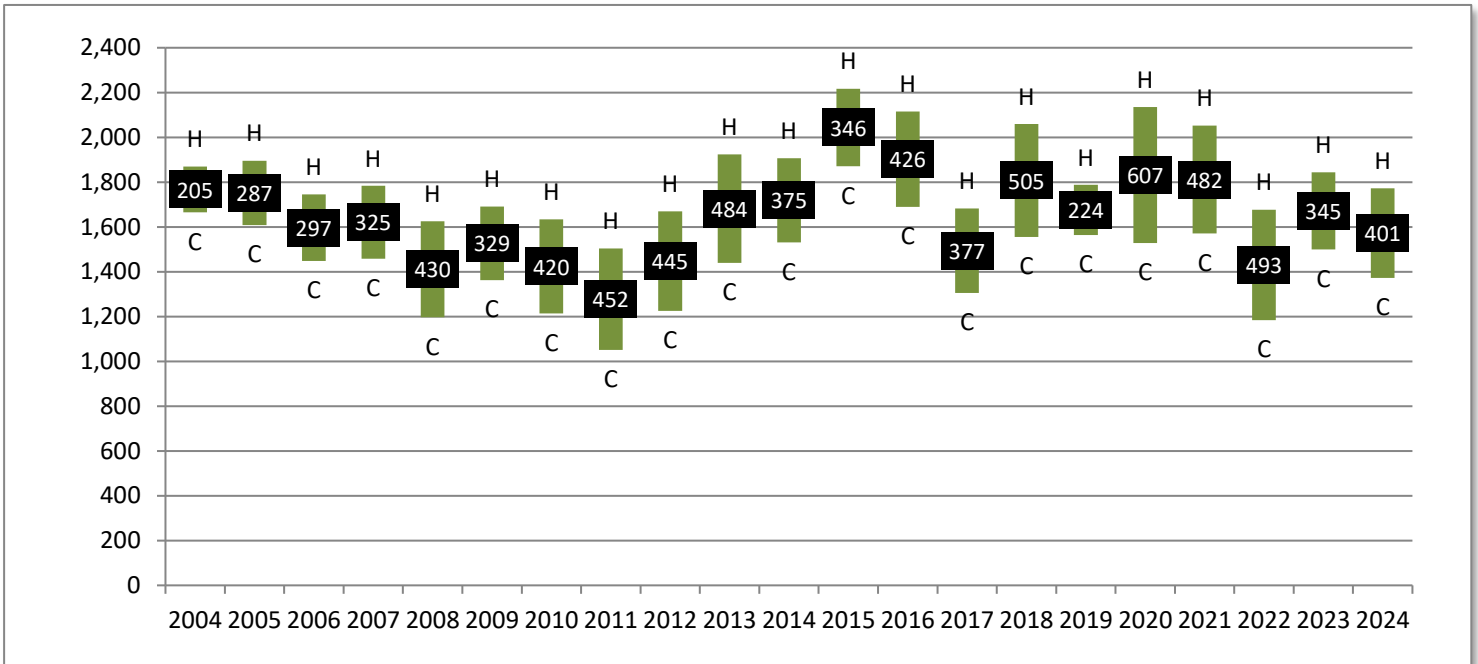

Cumulative Growing Degree Days (GDD) Spread to-date between Harrah and Chelan, 2004-2024, as of June 27

For more details visit "<https://cherries.agrimgt.com/degreedays/>" for daily updates.

Cumulative GDDs in the early districts: Tri-Cities, Harrah, and Mattawa over 21 years, as of June 27