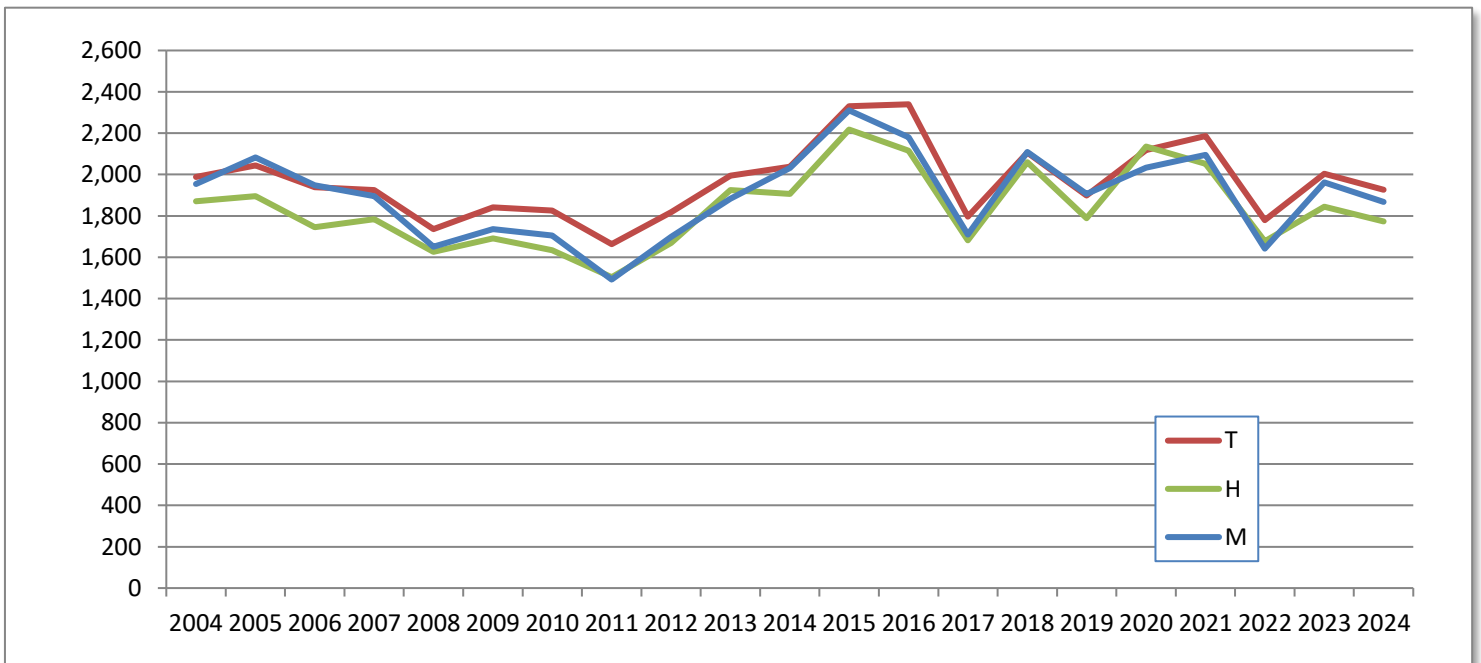

Cumulative Growing Degree Days (GDD) Spread to-date between Harrah and Chelan, 2004-2024, as of June 27

For more details visit "<https://cherries.agrimgt.com/degreedays/>" for daily updates.

Cumulative GDDs in the early districts: Tri-Cities, Harrah, and Mattawa over 21 years, as of June 27